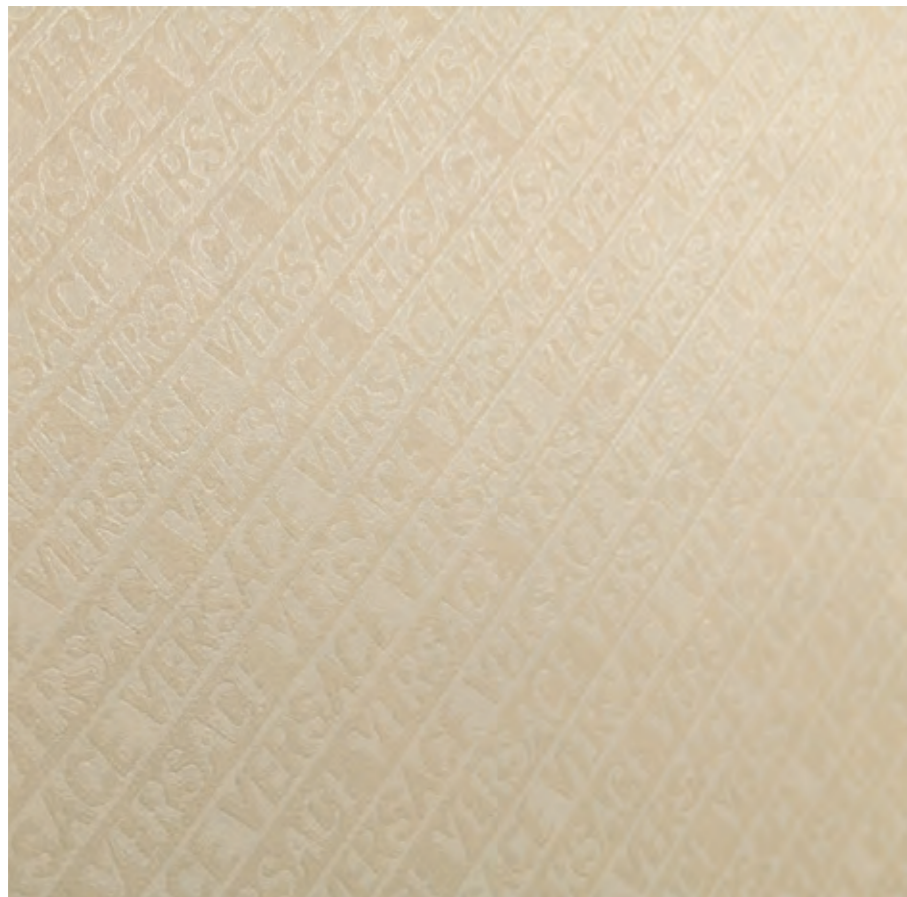

LOGO

Wall
Logo Cream 60x120