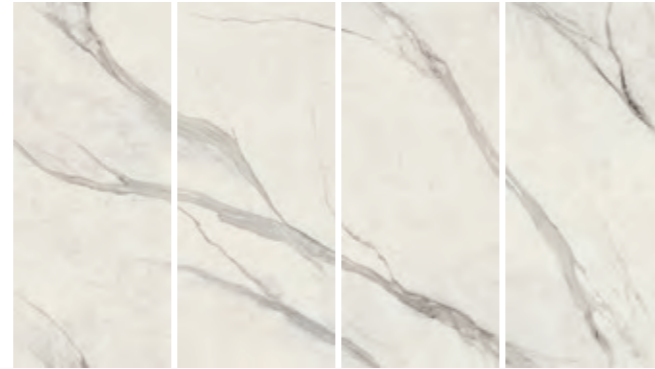

STATUARIO WHITE

120x280 6 MM

Ripresa grafica tra le diverse lastre contenuta entro una tolleranza di 3 cm. Composizione a 4 lastre non vendibili singolarmente.

Graphic clearance among the different slabs ranging within 3 cm. 4 Composition slabs not sold separately.