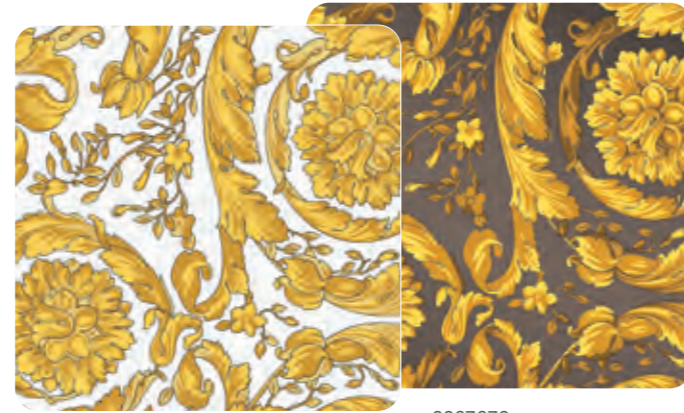

BAROCCO MAXI

0067671
BAROCCO MAXI WHITE
120x280 - 6 MM

0067670
BAROCCO MAXI MIRROR
120x280 - 6 MM