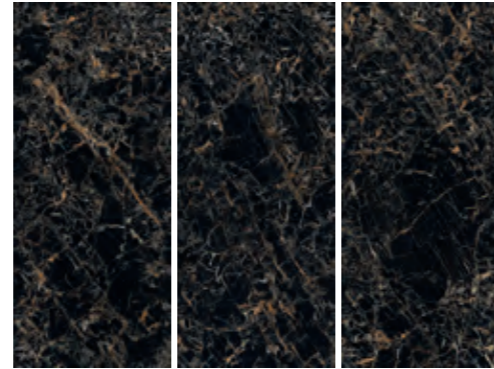

BLACK & GOLD

120x280 6 MM