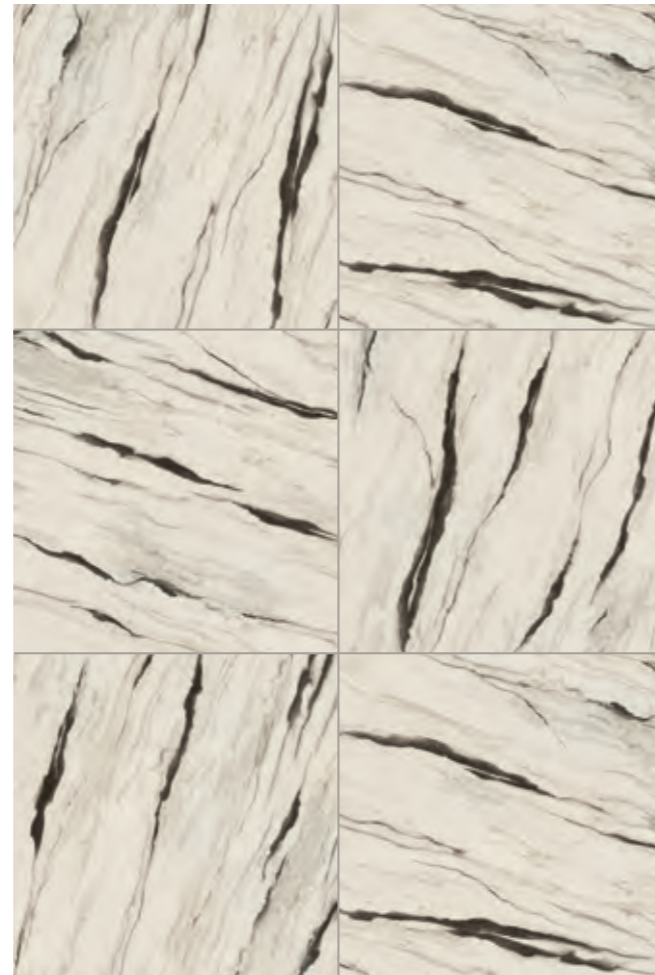

Graphic clearance among the different slabs ranging within 3 cm. 4 Composition slabs not sold separately.

9 MM

120x280 6MM (random)
120x280 6MM (comp. 4 pezzi 480x280)

LUX
G67501
0010973

120x120
60x120
60x60