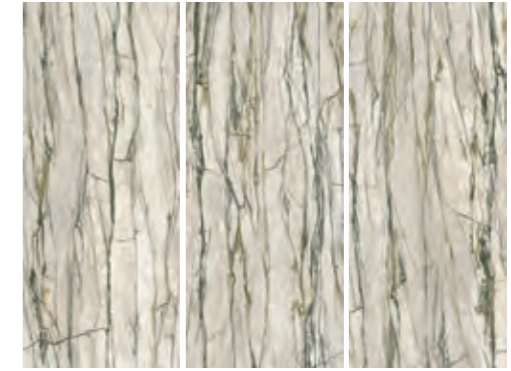

CALACATTA GREEN

120x280 6 MM