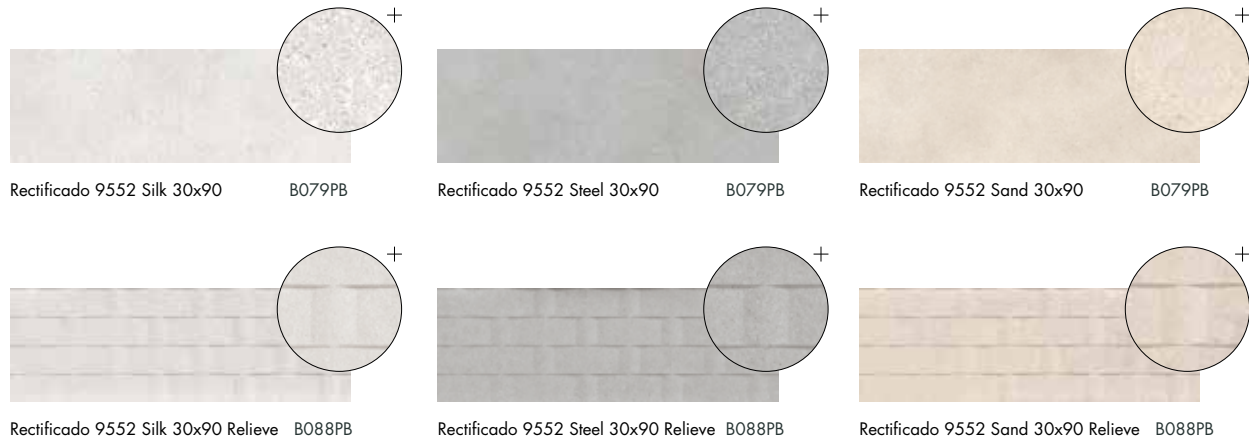

Ateliers

9552 WALL TILES - REVESTIMIENTO
WHITE BODY TILE. 12"x36"
PASTA BLANCA. 30x90 CM

Rectificado 9552 Silk 30x90

B079PB

Rectificado 9552 Steel 30x90

B079PB

Rectificado 9552 Sand 30x90

B079PB